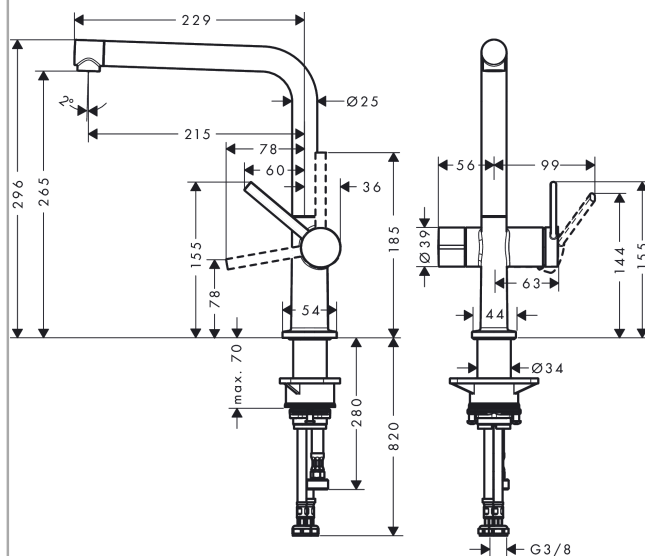

Talis M54

Single lever kitchen mixer 270, device shut-off valve, 1jet

Surfaces: **Chrome** Article Number: **72827000**

Description

product features

- ComfortZone 270
- swivel range adjustable in 4 steps 60°, 110°, 150° or 360°
- laminar spray
- with integrated shut-off valve
- connection dimension: DN15
- maximum flow rate at 3 bar: 8 l/min
- ceramic cartridge
- connection type: G 3/8 connections
- temperature limitation adjustable
- suitable for continuous flow water heaters
- tap hole with Ø 35 mm required

Technology

Design awards

reddot winner 2020

Product image

Scale drawing

Flowchart

Talis M54
Single lever kitchen mixer 270, device shut-off valve, 1jet
 Surfaces: **Chrome** Article Number: **72827000**

Exploded Drawing

Year of production: >04/20

Talis M54

Single lever kitchen mixer 270, device shut-off valve, 1jet

Surfaces: **Chrome** Article Number: **72827000**

Spare part list

Year of production: >04/20

Pos.	Description	Article Number	Price	PU
1	spout cpl.	93758000	-	1
2	screw	97662000	-	1
3	spray former	93748000	-	1
4	service tool	93750000	-	1
5	O-Ring 14x2,5	98189000	-	1
6	axialring	97558000	-	1
7	handle	93736000	-	1
8	hollow set screw M5x5	98446000	-	1
9	screw cover	93735610	-	1
10	flange	93737000	-	1
11	nut	93738000	-	1
12	cartridge, assy	93760000	-	1
13	handle	93809000	-	1
14	shut off unit	93658000	-	1
15	O-ring 36x3	98052000	-	1
16	support	97523000	-	1
17	fixing set (Ø 34)	95049000	-	1
18	lever collar	97548000	-	1
19	connection hose 900 mm M8x0,75 G3/8	93746000	-	1
20	O-ring 6,6x1,6	93019000	-	1
21	O-ring 7x1,5	98422000	-	1
22	reduction coupling	92844000	-	1