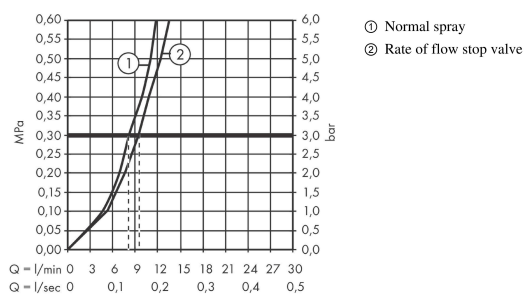

Talis M54

Single lever kitchen mixer 270, device shut-off valve, 1jet

Surfaces: **Chrome** Article Number: **72827000**

Description

product features

- ComfortZone 270
- swivel range adjustable in 4 steps 60°, 110°, 150° or 360°
- laminar spray
- with integrated shut-off valve
- connection dimension: DN15
- maximum flow rate at 3 bar: 8 l/min
- ceramic cartridge
- connection type: G 3/8 connections
- temperature limitation adjustable
- suitable for continuous flow water heaters
- tap hole with Ø 35 mm required

Technology

Design awards

reddot winner 2020

Product image

Scale drawing

Flowchart

Talis M54
Single lever kitchen mixer 270, device shut-off valve, 1jet
 Surfaces: **Chrome** Article Number: **72827000**

Exploded Drawing

Year of production: >04/20

Talis M54

Single lever kitchen mixer 270, device shut-off valve, 1jet

Surfaces: **Chrome** Article Number: **72827000**

Spare part list

Year of production: >04/20

Pos.	Description	Article Number	Price	PU
1	spout cpl.	93758000	-	1
2	screw	97662000	-	1
3	spray former	93748000	-	1
4	service tool	93750000	-	1
5	O-Ring 14x2,5	98189000	-	1
6	axialring	97558000	-	1
7	handle	93736000	-	1
8	hollow set screw M5x5	98446000	-	1
9	screw cover	93735610	-	1
10	flange	93737000	-	1
11	nut	93738000	-	1
12	cartridge, assy	93760000	-	1
13	handle	93809000	-	1
14	shut off unit	93658000	-	1
15	O-ring 36x3	98052000	-	1
16	support	97523000	-	1
17	fixing set (Ø 34)	95049000	-	1
18	lever collar	97548000	-	1
19	connection hose 900 mm M8x0,75 G3/8	93746000	-	1
20	O-ring 6,6x1,6	93019000	-	1
21	O-ring 7x1,5	98422000	-	1
22	reduction coupling	92844000	-	1