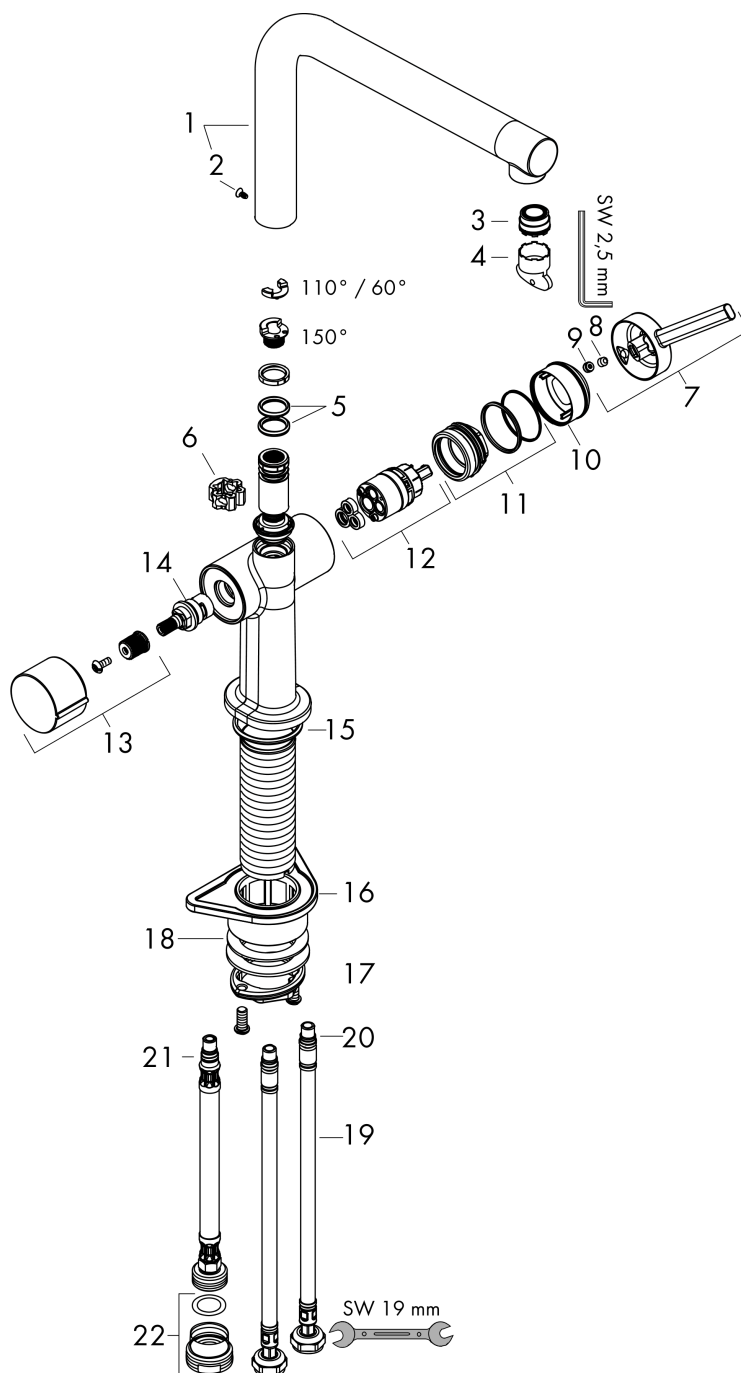

Talis M54

Single lever kitchen mixer 270, device shut-off valve, 1jet

Surfaces: **Chrome** Article Number: **72827000**

Description

product features

- ComfortZone 270
- swivel range adjustable in 4 steps 60°, 110°, 150° or 360°
- laminar spray
- with integrated shut-off valve
- connection dimension: DN15
- maximum flow rate at 3 bar: 8 l/min
- ceramic cartridge
- connection type: G 3/8 connections
- temperature limitation adjustable
- suitable for continuous flow water heaters
- tap hole with Ø 35 mm required

Technology

Design awards

reddot winner 2020

Product image

Scale drawing

Flowchart

Talis M54
Single lever kitchen mixer 270, device shut-off valve, 1jet
 Surfaces: **Chrome** Article Number: **72827000**

Exploded Drawing

Year of production: >04/20

Talis M54

Single lever kitchen mixer 270, device shut-off valve, 1jet

Surfaces: **Chrome** Article Number: **72827000**

Spare part list

Year of production: >04/20

Pos.	Description	Article Number	Price	PU
1	spout cpl.	93758000	-	1
2	screw	97662000	-	1
3	spray former	93748000	-	1
4	service tool	93750000	-	1
5	O-Ring 14x2,5	98189000	-	1
6	axialring	97558000	-	1
7	handle	93736000	-	1
8	hollow set screw M5x5	98446000	-	1
9	screw cover	93735610	-	1
10	flange	93737000	-	1
11	nut	93738000	-	1
12	cartridge, assy	93760000	-	1
13	handle	93809000	-	1
14	shut off unit	93658000	-	1
15	O-ring 36x3	98052000	-	1
16	support	97523000	-	1
17	fixing set (Ø 34)	95049000	-	1
18	lever collar	97548000	-	1
19	connection hose 900 mm M8x0,75 G3/8	93746000	-	1
20	O-ring 6,6x1,6	93019000	-	1
21	O-ring 7x1,5	98422000	-	1
22	reduction coupling	92844000	-	1